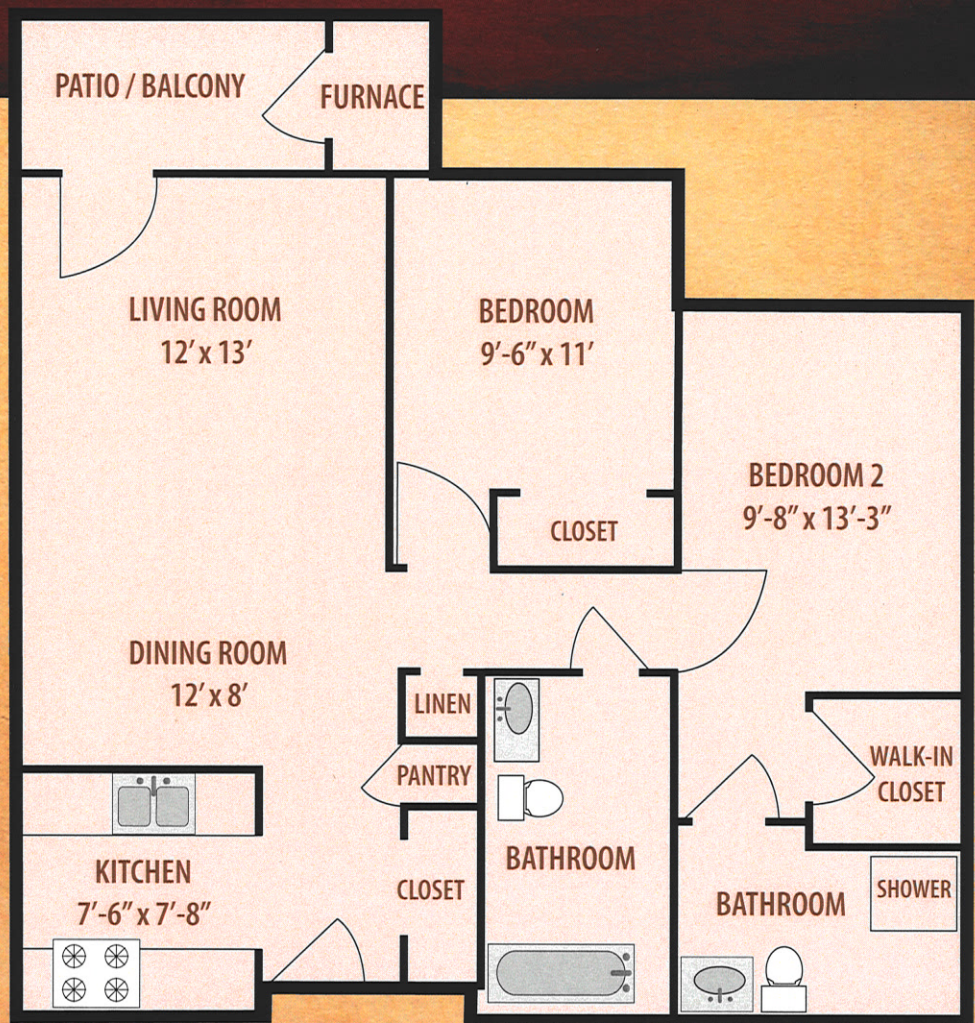

OakView INDEPENDENT LIVING

Floor plan subject to change. Diagrammatic representation may not indicate actual dimensions.

TWO BEDROOM
TWO BATH

925 SQ. FEET

For more information, please call **269.964.7625** | 700 North Avenue, Battle Creek, Michigan 49017
www.northpointewoods.org